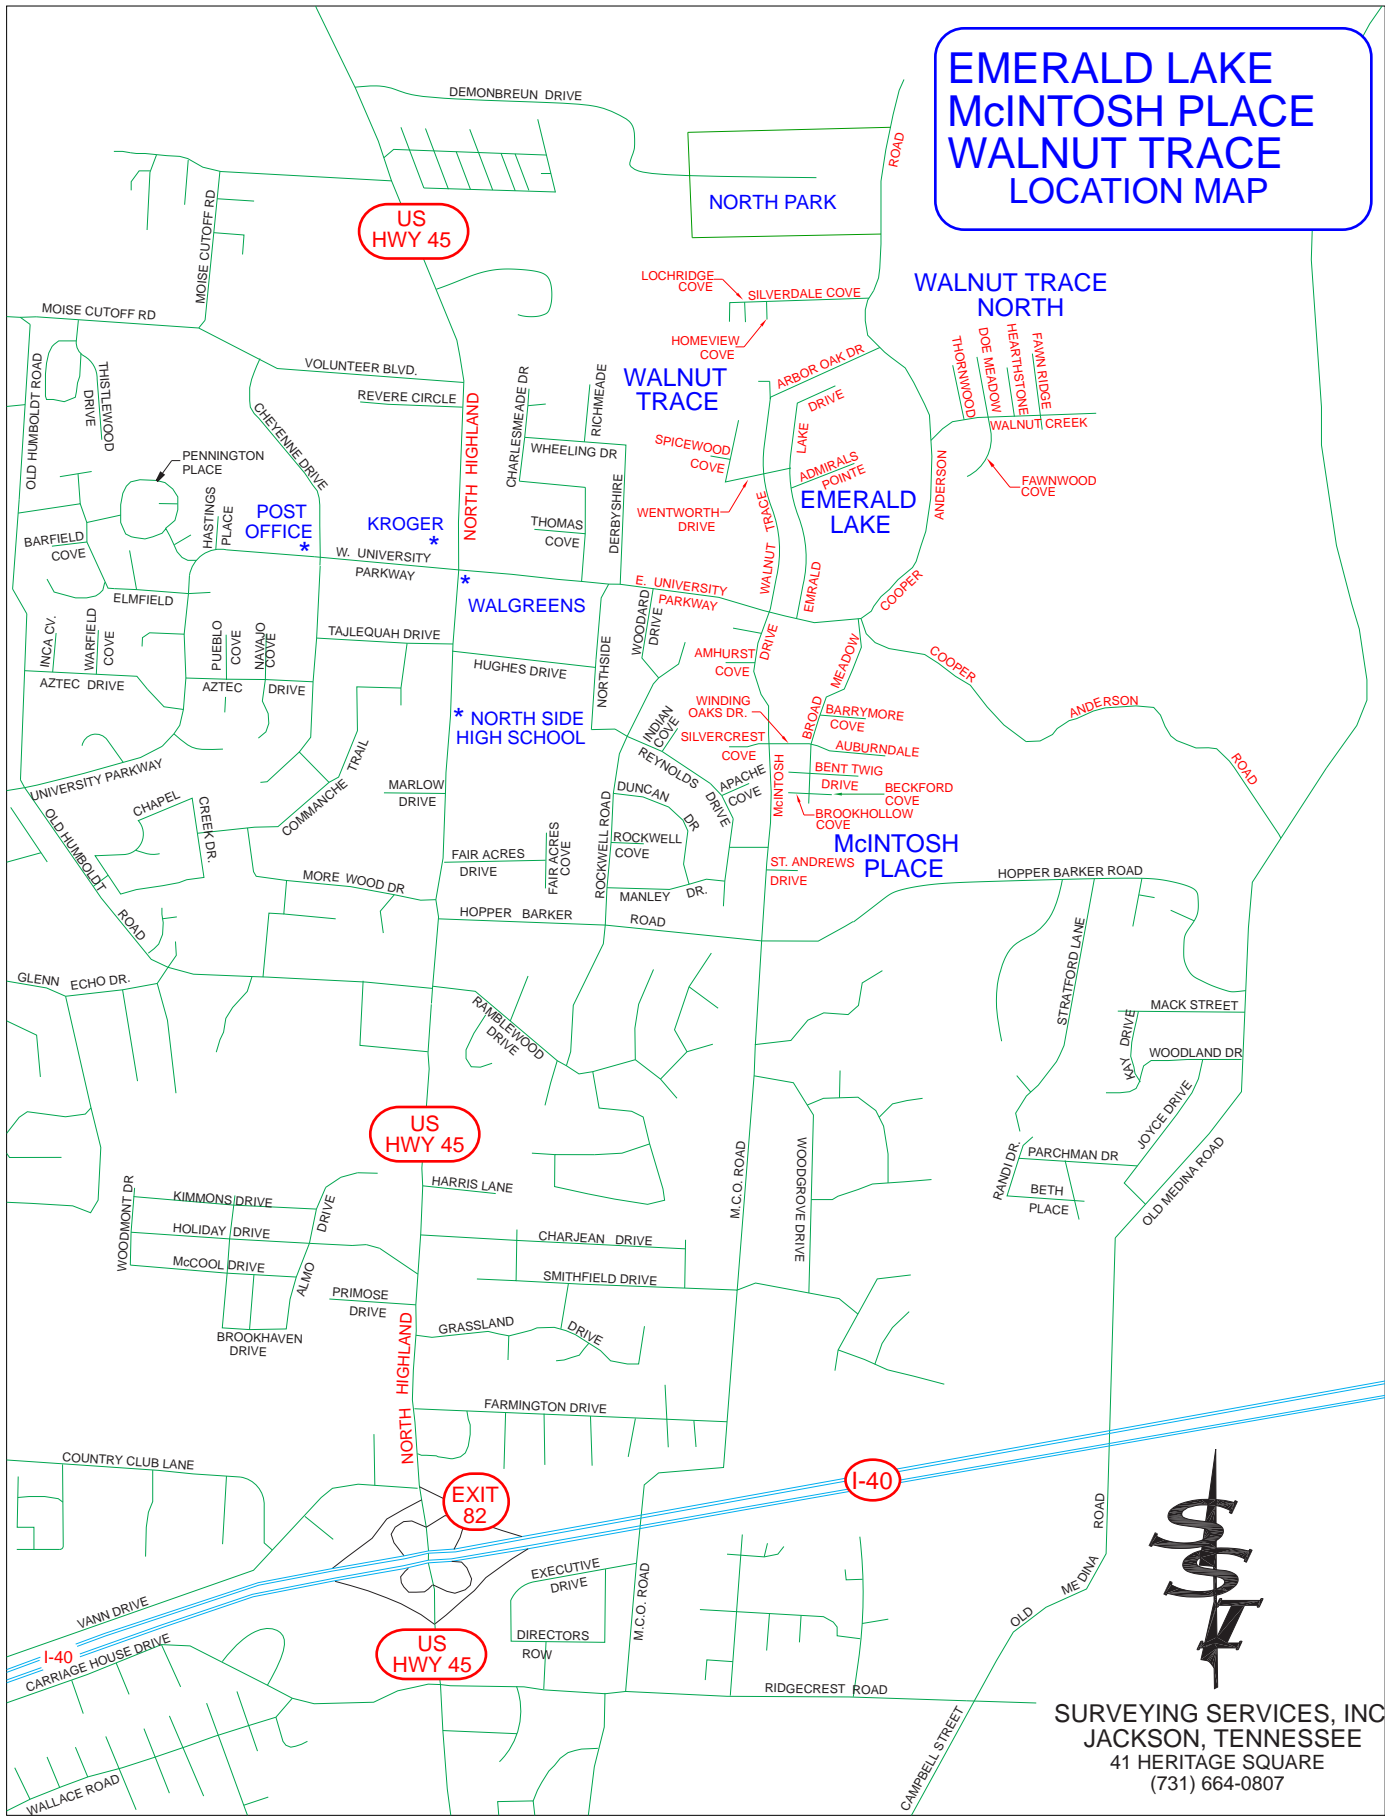

EMERALD LAKE McINTOSH PLACE WALNUT TRACE LOCATION MAP

SURVEYING SERVICES, INC.
 JACKSON, TENNESSEE
 41 HERITAGE SQUARE
 (731) 664-0807