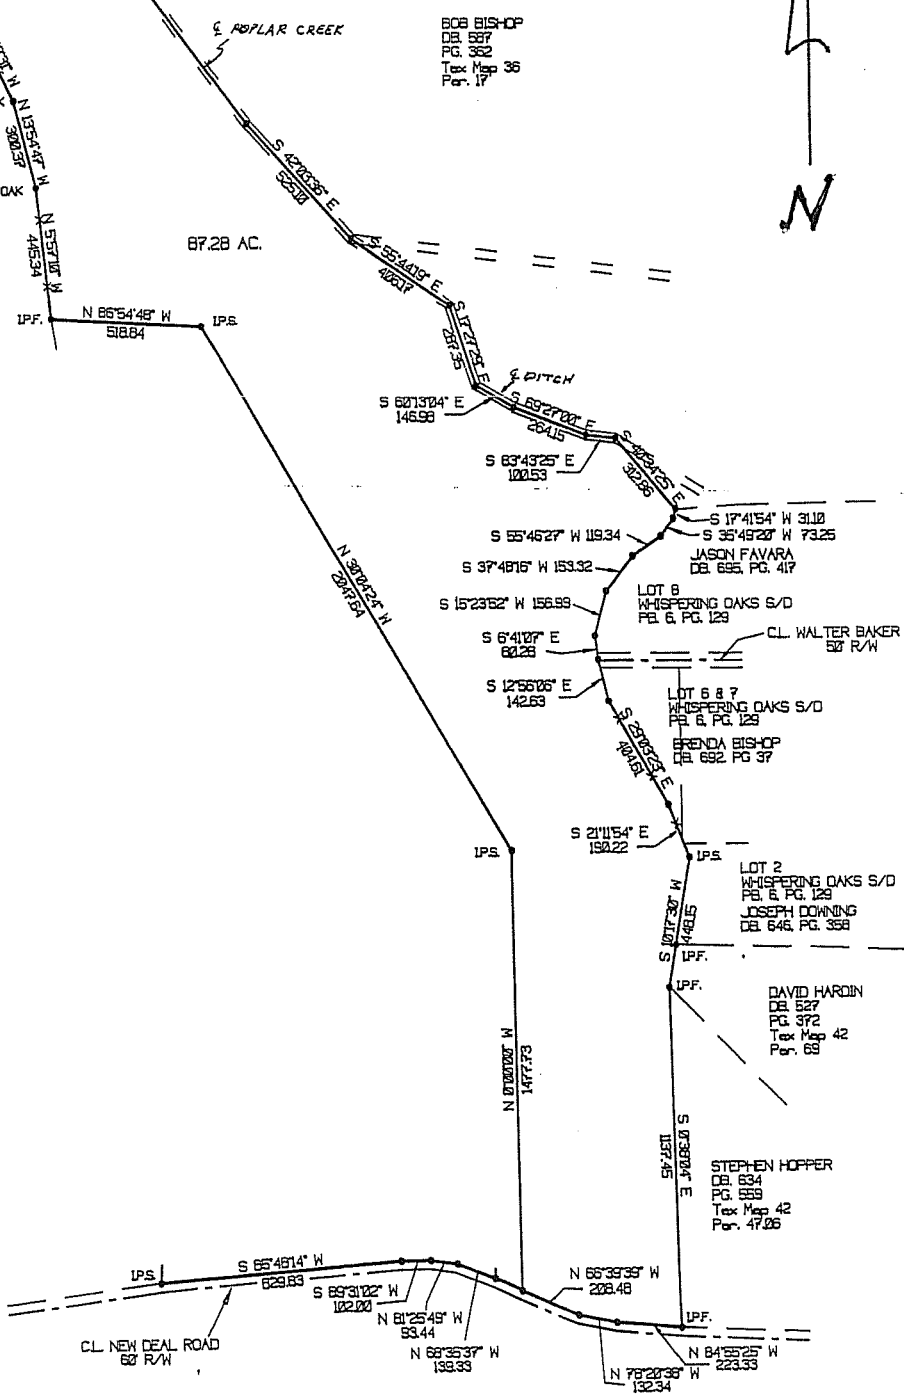

LOCATION MAP

RICHARD BRYANT  
DB. 697  
PG. 543  
Tex. Map 16  
P. 802

BOB BISHOP  
DB. 887  
PG. 382  
Tex. Map 36  
P. 17

LOT 2  
WHISPERING OAKS S/D  
PG. 6, PG. 129  
JOSEPH DOWNING  
DB. 646, PG. 358

DAVID HARDIN  
DB. 527  
PG. 372  
Tex. Map 42  
P. 68

STEPHEN HOPPER  
DB. 634  
PG. 888  
Tex. Map 42  
P. 47, 26