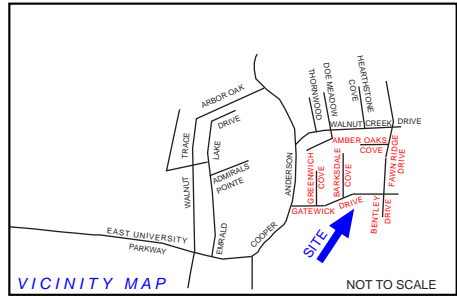

WALNUT TRACE SECTION XIV

SURVEYING SERVICES, INC.
JACKSON, TENNESSEE
41 HERITAGE SQUARE
(731) 664-0807

30 - HOUSE #
1401 - LOT #

LOT SALE INFORMATION
LEE GODFREY
OFF: 731-664-2308
FAX: 731-664-2388
EMAIL: lee@leegodfrey.com