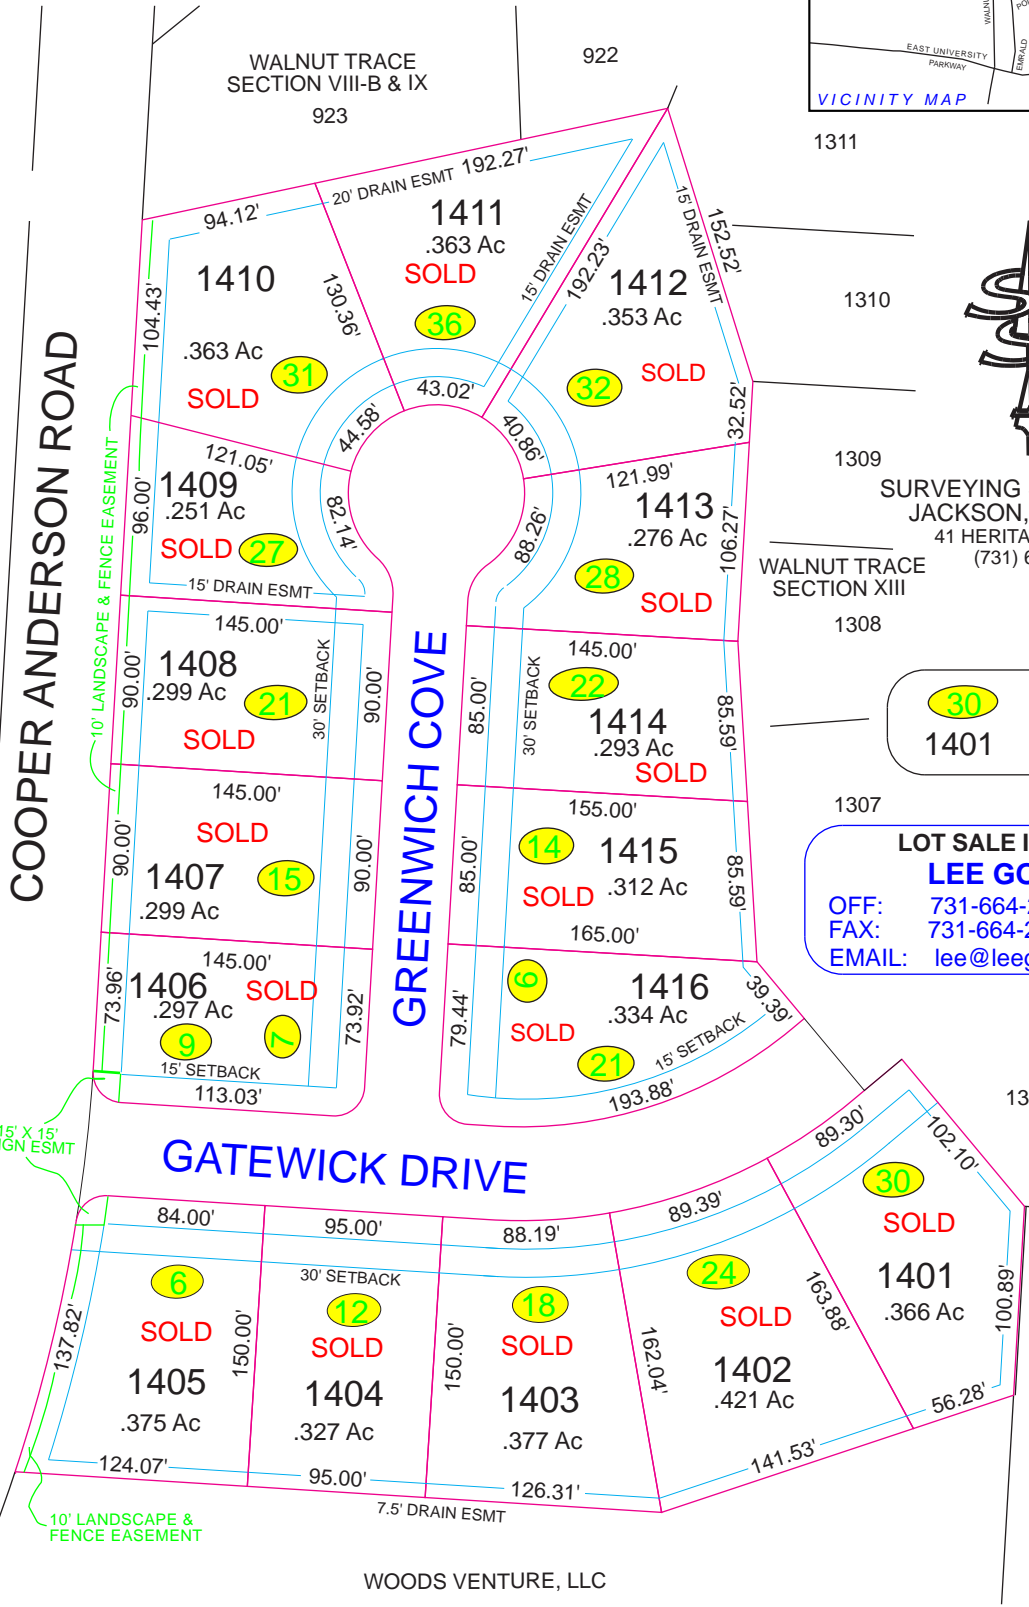

WALNUT TRACE SECTION XIV

SURVEYING SERVICES, INC.
JACKSON, TENNESSEE
41 HERITAGE SQUARE
(731) 664-0807

30 - HOUSE #
1401 - LOT #

LOT SALE INFORMATION
LEE GODFREY
OFF: 731-664-2308
FAX: 731-664-2388
EMAIL: lee@leegodfrey.com

LEE BRADLEY