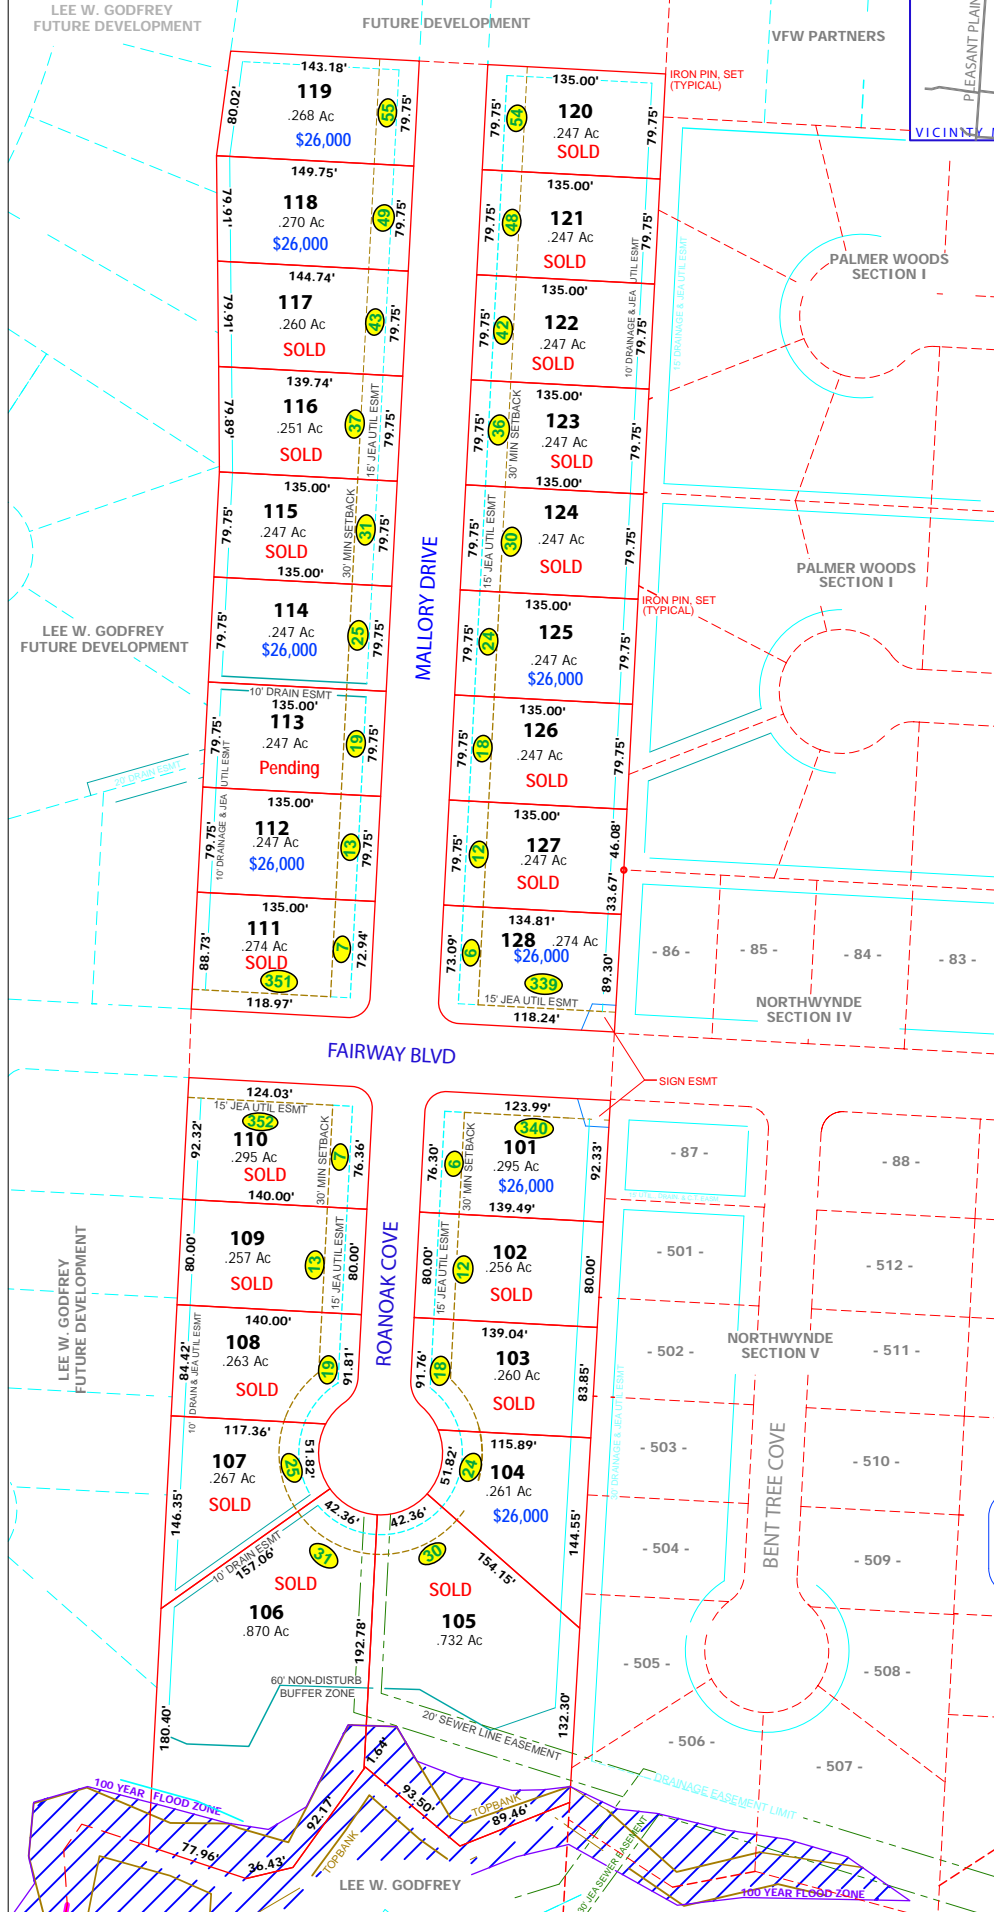

WYNDSTONE SECTION I

101 - 128

- HOUSE #
 - LOT #
101

LOT SALE INFORMATION
LEE GODFREY
 OFF: 731-664-2308
 FAX: 731-664-2388
 EMAIL: lee@leegodfrey.com