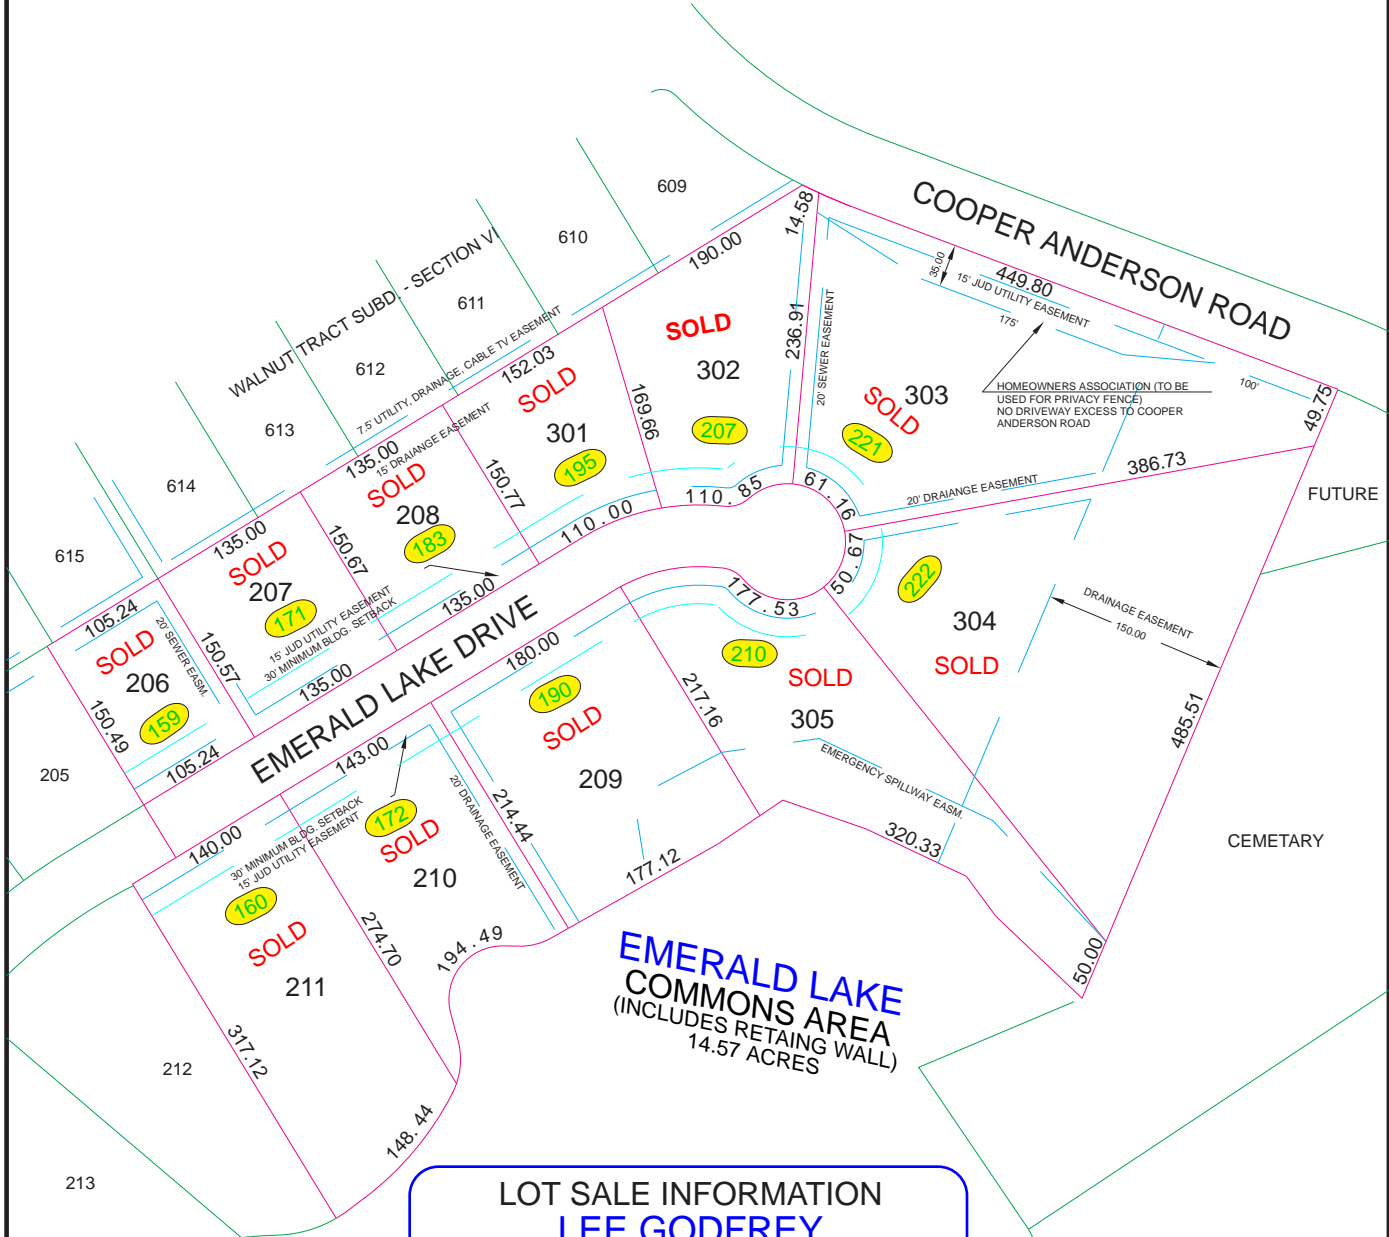

EMERALD LAKE SUBDIVISION

SECTION II-B & III

LOT SALE INFORMATION
LEE GODFREY
OFF: 731-664-2388
FAX: 731-664-2388
EMAIL: INFO@LEEGODFREY.COM

159 - House #
 206 - Lot #

SURVEYING SERVICES, INC.
 JACKSON, TENNESSEE
 41 HERITAGE SQUARE
 (731) 664-0807