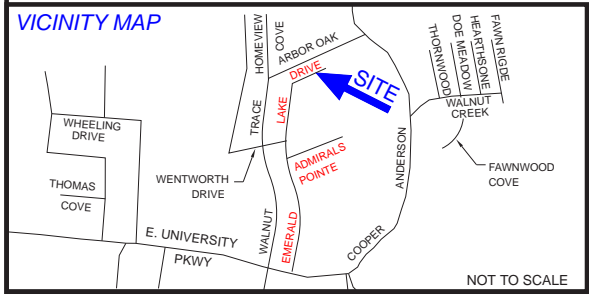

SURVEYING SERVICES, INC.
JACKSON, TENNESSEE
41 HERITAGE SQUARE
(731) 664-0807