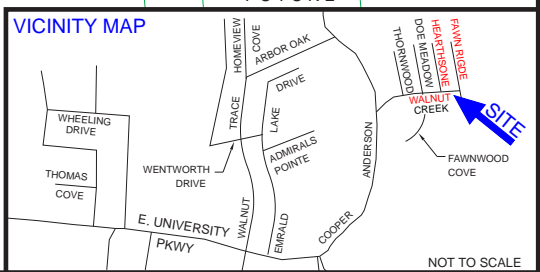

WALNUT TRACE SUBDIVISION SECTIONS X & XI

7 - House #
1001 - Lot #

LOT SALE INFORMATION
LEE GODFREY
 OFF: 731-664-2308
 FAX: 731-664-2388
 EMAIL: INFO@LEEGODFREY.COM

SURVEYING SERVICES, INC.
 JACKSON, TENNESSEE
 41 HERITAGE SQUARE
 (731) 664-0807