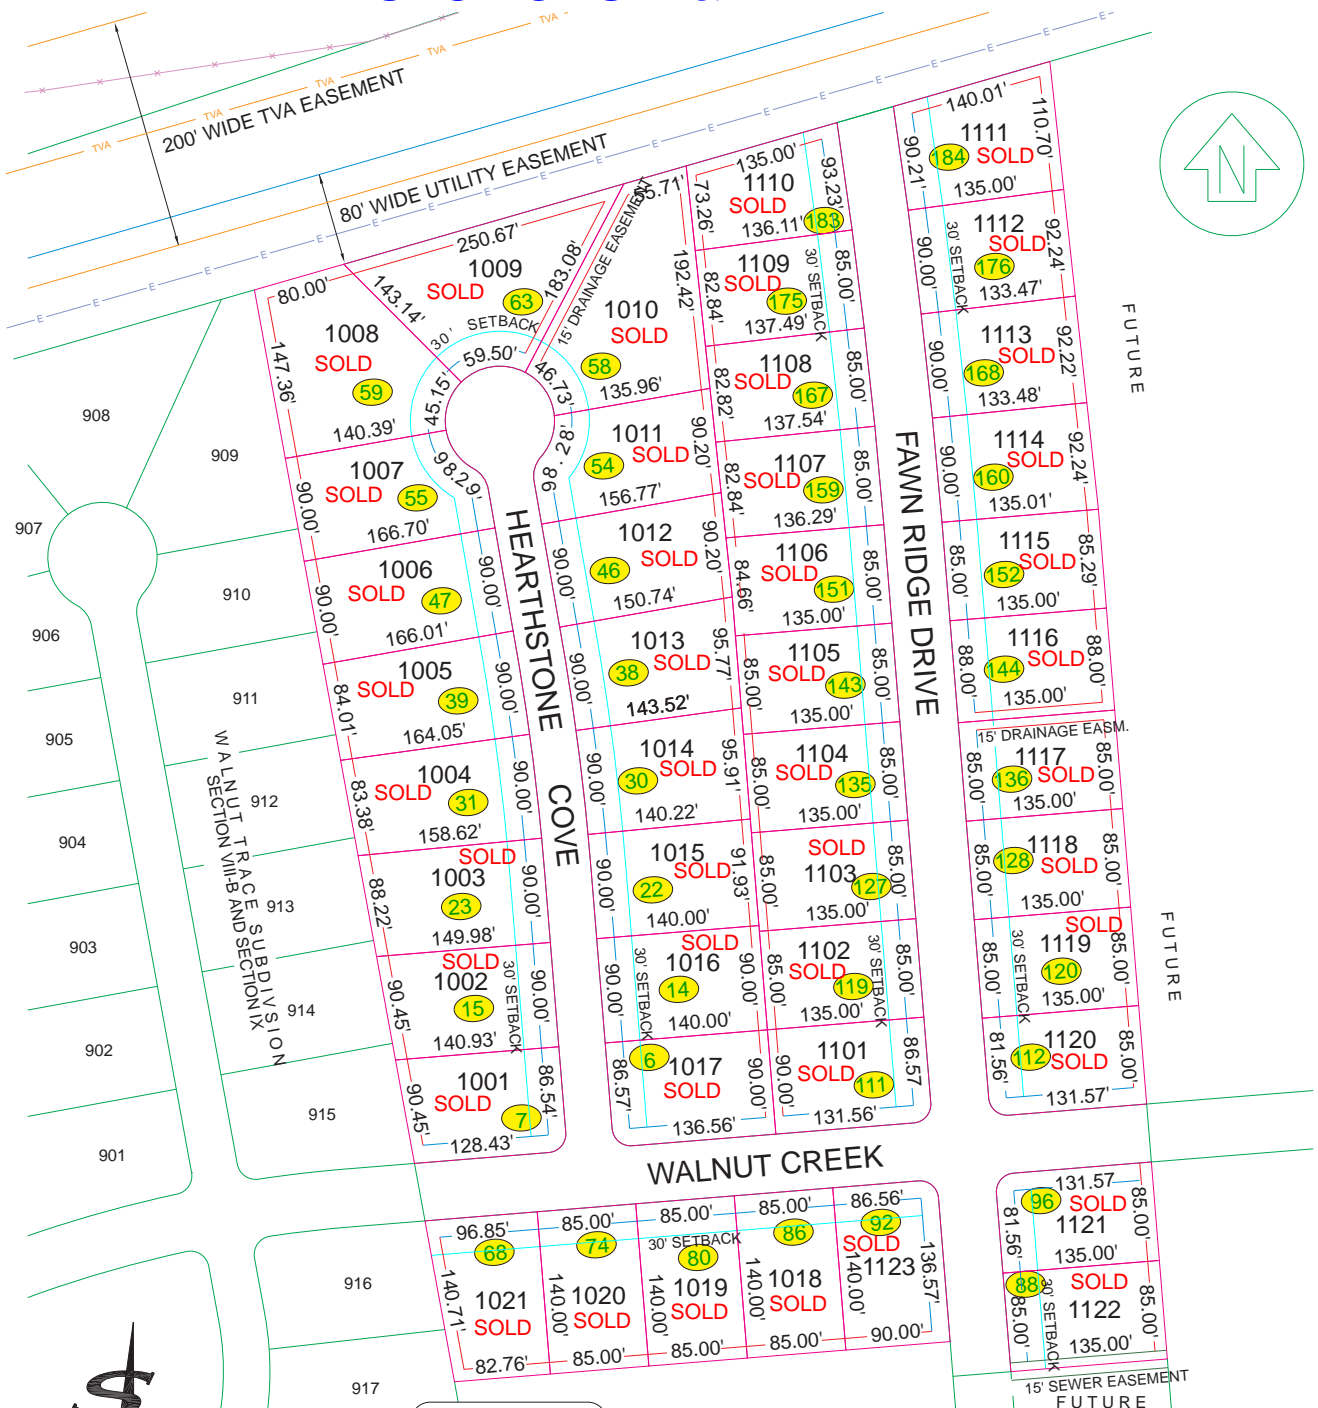

WALNUT TRACE SUBDIVISION SECTIONS X & XI

7 - House #
1001 - Lot #

LOT SALE INFORMATION
LEE GODFREY
 OFF: 731-664-2308
 FAX: 731-664-2388
 EMAIL: INFO@LEEGODFREY.COM

SURVEYING SERVICES, INC.
 JACKSON, TENNESSEE
 41 HERITAGE SQUARE
 (731) 664-0807

NOT TO SCALE