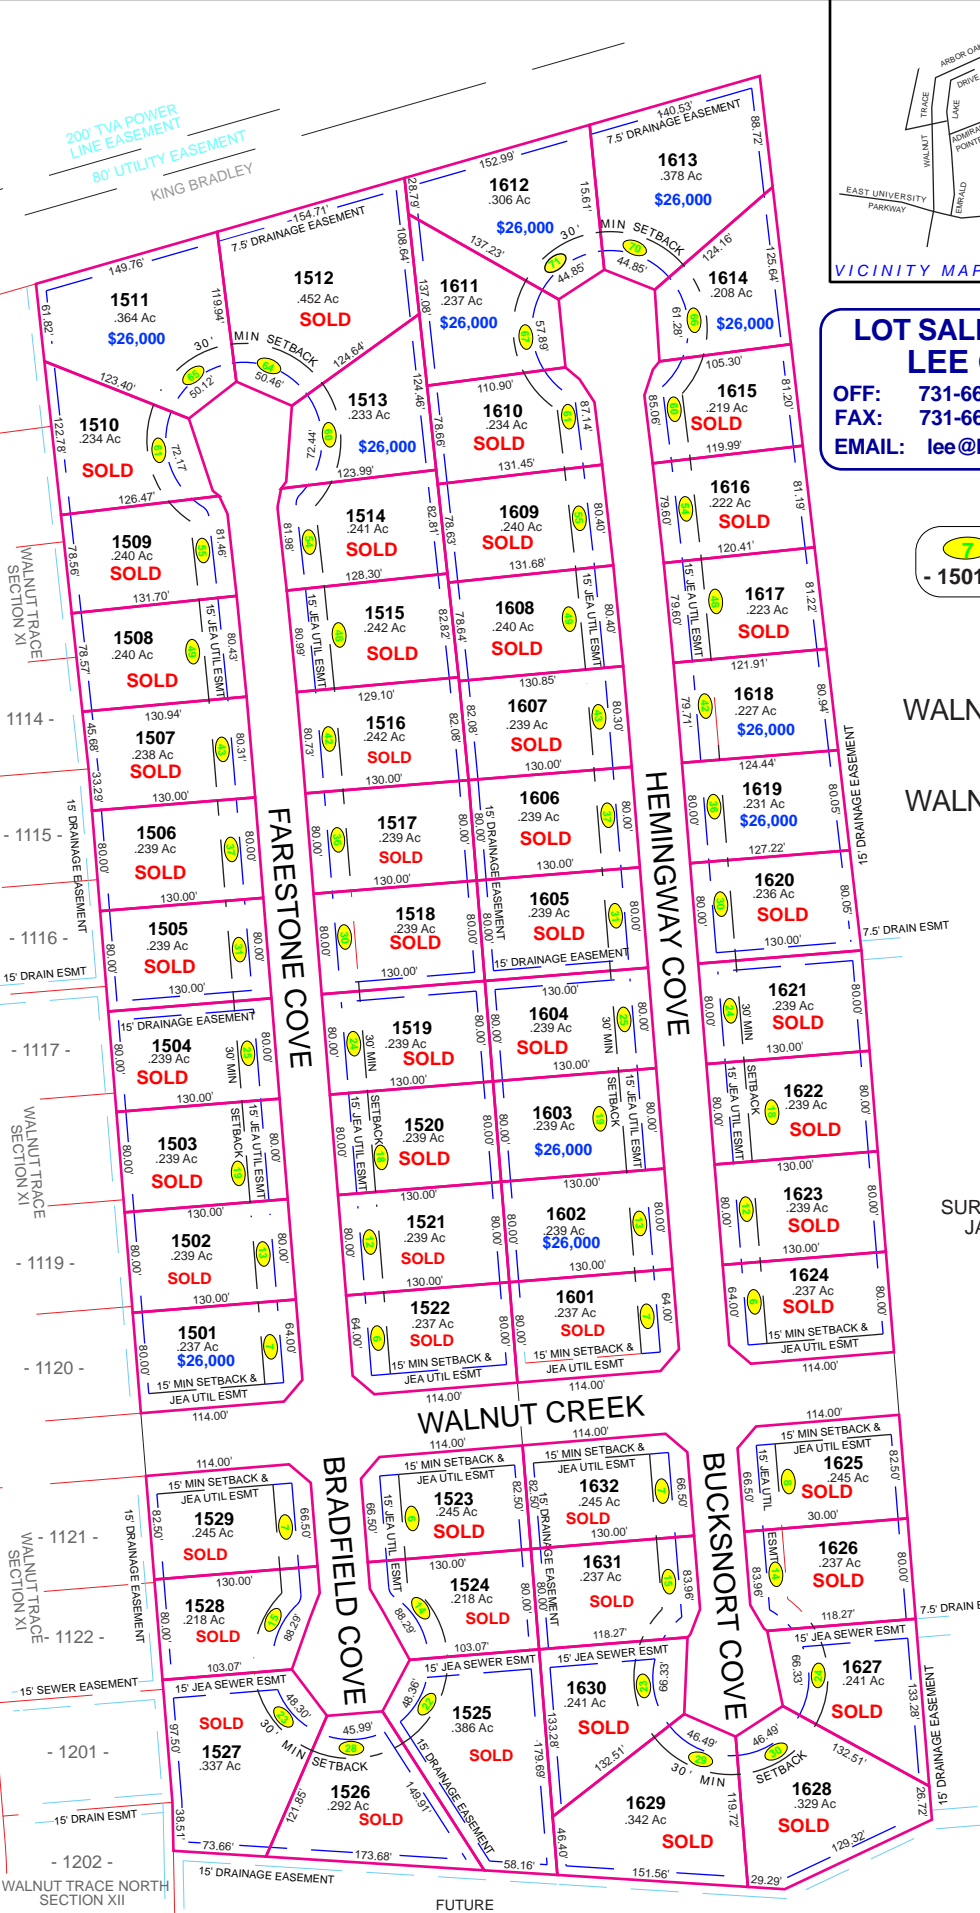

200' TVA POWER LINE EASEMENT
80' UTILITY EASEMENT
KING BRADLEY

LOT SALE INFORMATION
LEE GODFREY
OFF: 731-664-2308
FAX: 731-664-2388
EMAIL: lee@leegodfrey.com

7 - HOUSE #
- 1501 - - LOT #

WALNUT TRACE NORTH SECTION XV
1501 - 1529
WALNUT TRACE NORTH SECTION XVI
1601 - 1632

SURVEYING SERVICES, INC.
JACKSON, TENNESSEE
41 HERITAGE SQUARE
(731) 664-0807
FUTURE

WALNUT TRACE NORTH SUBDIVISION